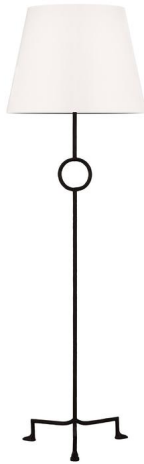

VISUAL COMFORT & Co.

TFT1031A11: Large Floor Lamp

Dimensions:

Diameter: 20.0"
Width: 20.0"
Height: 64.0"
Weight: 8.0 lbs.

Wire: 96" (color;Black)
Switch Type: On/Off Switch
Switch Location: At Socket
Connection: Plug Into Box
Harp Size: 11'
Watts: 9
Lumens: 800
Spot Type:

Bulbs:

1 - LED Medium A19 9.0w Max. 120v included
0 - Medium A19 75.0w Max. 120v Not included

Features:

- LED Bulbs are an efficient, versatile and durable light source that deliver exceptional performance.
- Meets Title 24 energy efficiency standards
- Title 24 compliant when used with included Joint Appendix (JA8) approved lamp.

Collection: Montour

UPC #: 014817630008

Finish: Aged Iron (AI)

Material List:

1 Body - Steel - Aged Iron
1 Accents - Steel - Aged Iron

Safety Listing:

Safety Listed for Dry Locations

Shade / Glass / Diffuser Details:

Part	Material	Finish	Quantity	Item Number	Length	Width	Height	Diameter	Fitter Diameter	Shade Top Length	Shade Top Width	Shade Top Diameter
Shade	Fabric	White Linen	1				15.25	20.0				14.0

Backplate / Canopy Details: