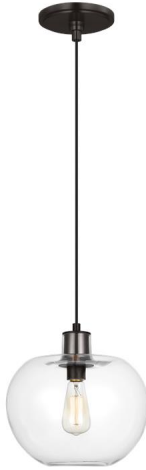

GENERATION LIGHTING

TP1211AI: Medium Pendant

Collection: Mela

UPC #: 014817632026

Finish: Aged Iron (AI)

Dimensions:

Diameter: 12 3/8"
Width: 12 3/8"
Height: 12 1/2"

Overall Height: 184 3/8"

Wire: 180" (color/Black Fabric Cord)

Mounting Proc.: Center Lock-Up

Connection: Mounted To Box

Bulbs:

1 - E26 Medium A19 60w Max. 120v - Not included

Features:

- This product may be mounted on a sloped ceiling
- Easily converts to LED with optional replacement lamps
- Meets Title 24 energy efficiency standards
- Title 24 compliant if used with Joint Appendix (JA8) approved light bulbs listed in the California Energy Commission Appliance database.

Material List:

1 Body - Steel - Aged Iron
 1 Fabric Cord - Fabric - Black

Safety Listing:

Safety Listed for Damp Locations

Instruction Sheets:

Trilingual (English, Spanish, and French) (MELA_PEND)

Shade / Glass / Diffuser Details:

Part	Material	Finish	Quantity	Item Number	Length	Width	Height	Diameter	Fitter Diameter	Shade Top Length	Shade Top Width	Shade Top Diameter
Shade	Glass	Clear	1				11 1/2	12 3/8				

Backplate / Canopy Details: