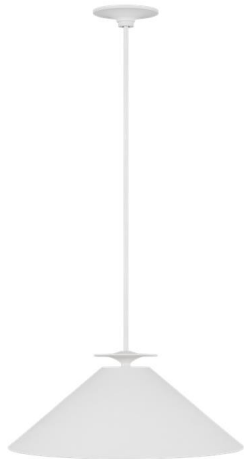

**LXP1011CPST: Extra Large Pendant**

**Collection:** Cornet  
**UPC #:**014817631357  
**Finish:** Cast Plaster (CPST)

**Dimensions:**

**Diameter:** 24"      **Wire:** 180" (color/White)  
**Width:** 24"      **Mounting Proc.:** Screw Collar - Stem  
**Height:** 9 5/8"      **Connection:** Mounted To Box

**Bulbs:**

1 - Medium A19 60w Max. 120v - Not included

**Features:**

- This product may be mounted on a sloped ceiling
- Meets Title 24 energy efficiency standards
- Title 24 compliant if used with Joint Appendix (JA8) approved light bulbs listed in the California Energy Commission Appliance database.

**Material List:**

1 Body - Steel - Cast Plaster  
 1 Break - Die Cast Aluminum - Cast Plaster  
 4 12" Stem - Steel - Cast Plaster  
 1 6" Stem - Steel - Cast Plaster

**Safety Listing:**

Safety Listed for Damp Locations

**Instruction Sheets:**

Trilingual (English, Spanish, and French) (CORNET\_PEND)

**Shade / Glass / Diffuser Details:**

Part	Material	Finish	Quantity	Item Number	Length	Width	Height	Diameter	Fitter Diameter	Shade Top Length	Shade Top Width	Shade Top Diameter
Shade	Steel	Cast Plaster	1				8 1/8	24				