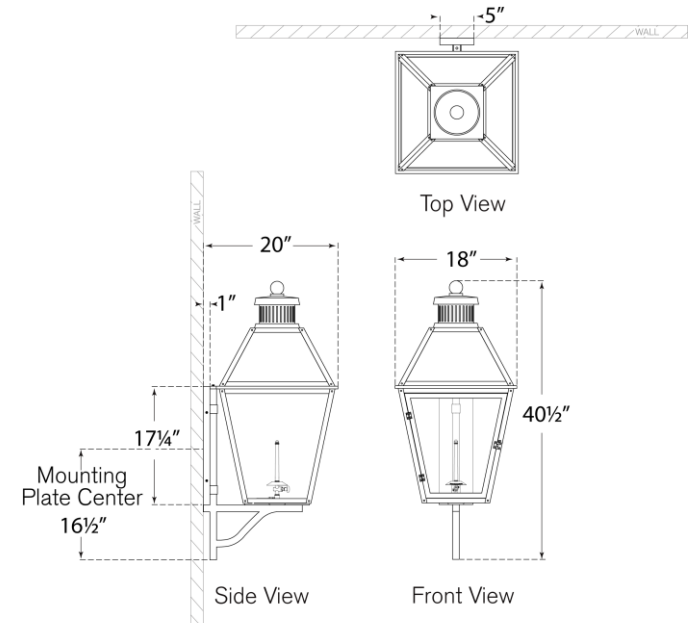

## Stratford XL Bracketed Gas Wall Lantern

Item # CHO 2457BLK-CG

Designer: Chapman & Myers

Height: 40.5"

Width: 18"

Extension: 20"

Backplate: 5" x 17.25" Rectangle

Finishes: BLK, SC

Gas light fixture supplied with 3/16" copper gas line and 3/16" x 1/4" gas line adaptor