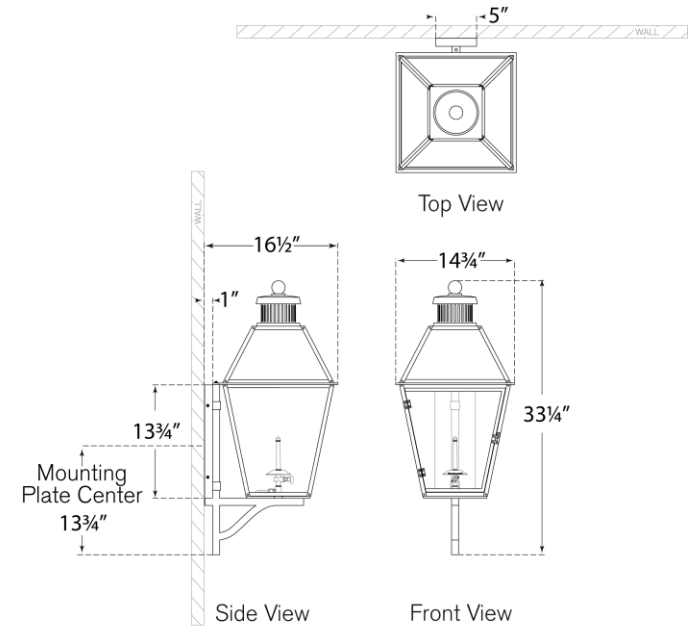

TEAR SHEET

Stratford Large Bracketed Gas Wall Lantern

Item # CHO 2456BLK-CG

Designer: Chapman & Myers

Height: 33.25"

Width: 14.75"

Extension: 16.5"

Backplate: 5" x 13.75" Rectangle

Gas light fixture supplied with 3/16" copper gas line and 3/16" x 1/4" gas line adaptor