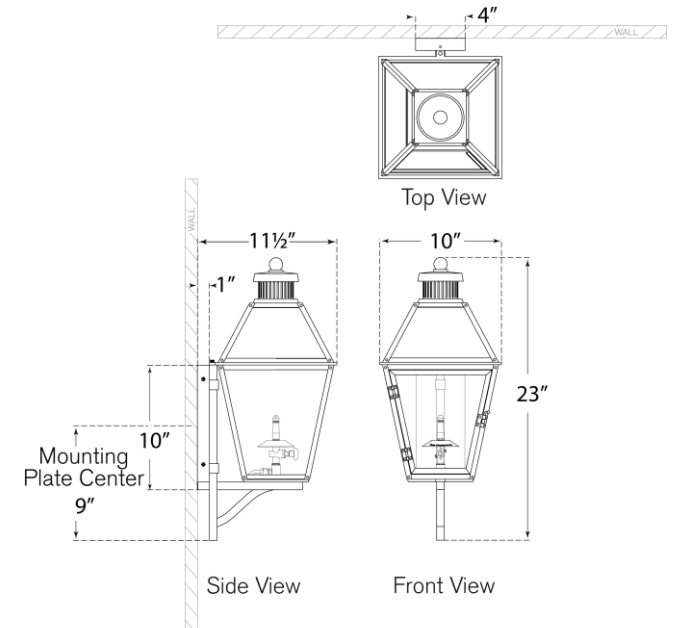

TEAR SHEET

Stratford Small Bracketed Gas Wall Lantern

Item # CHO 2455BLK-CG

Designer: Chapman & Myers

Height: 23"

Width: 10"

Extension: 11.5"

Backplate: 4" x 9.5" Rectangle

Gas light fixture supplied with 3/16" copper gas line and 3/16" x 1/4" gas line adaptor