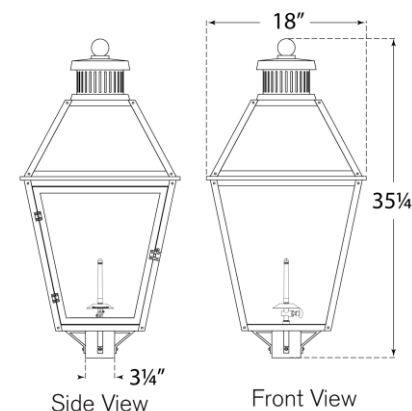

TEAR SHEET

Stratford Gas Post Light

Item # CHO 7450BLK-CG

Designer: Chapman & Myers

Height: 35.25"

Width: 18"

Finishes: BLK, SC

Glass Options: CG

Side View

Front View

Gas light fixture supplied with 3/16" copper gas line and 3/16" x 1/4" gas line adaptor