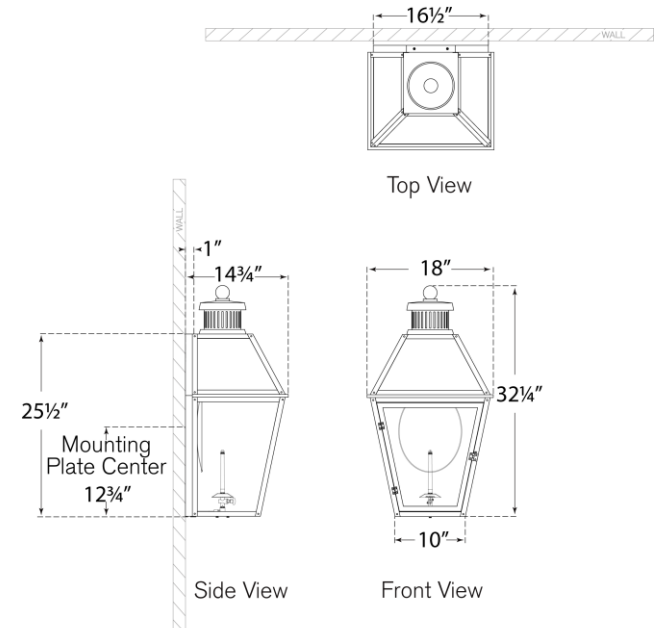

TEAR SHEET

Stratford Large 3/4 Gas Wall Lantern

Item # CHO 2452BLK-CG

Designer: Chapman & Myers

Height: 32.25"

Width: 18"

Extension: 14.75"

Backplate: 16.25" x 25.5" Decorative

Gas light fixture supplied with 3/16" copper gas line and 3/16" x 1/4" gas line adaptor