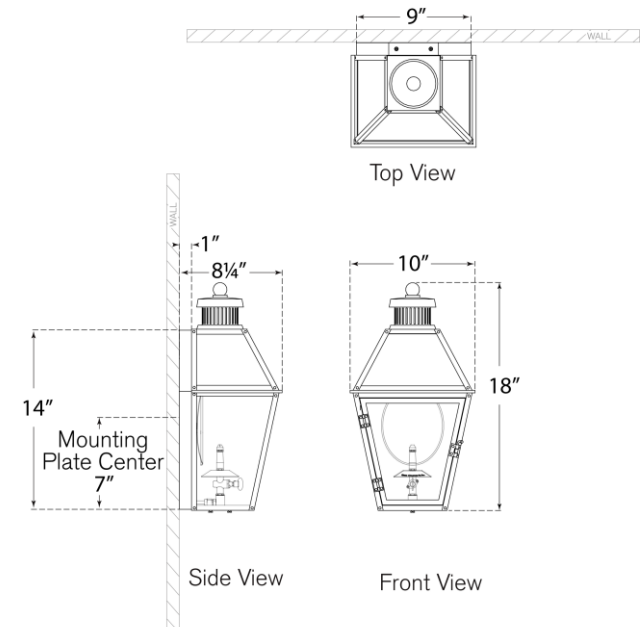

TEAR SHEET

Stratford Small 3/4 Gas Wall Lantern

Item # CHO 2450BLK-CG

Designer: Chapman & Myers

Height: 18"

Width: 10"

Extension: 8.25"

Backplate: 9" x 14" Decorative

Gas light fixture supplied with 3/16" copper gas line and 3/16" x 1/4" gas line adaptor