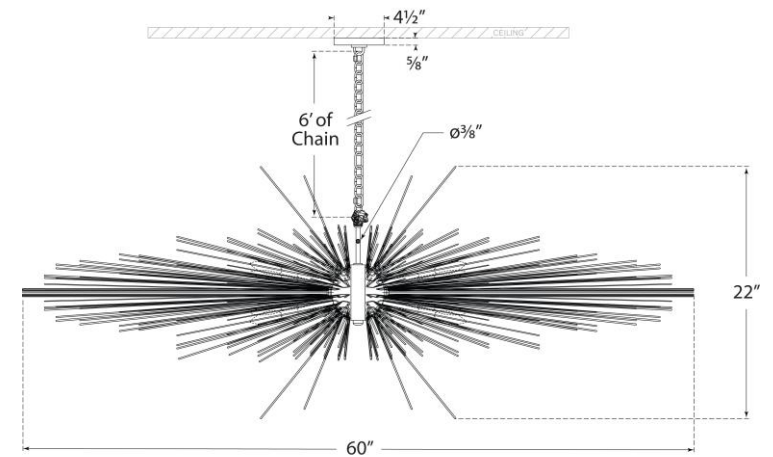

TEAR SHEET

Strada Large Linear Chandelier

Item # KW 5182G

Designer: Kelly Wearstler

Height: 22"

Width: 60" x 22.75"

Canopy: 4.5" Round

Finishes: AI, BSL, G, PN

Socket: 16 - E12 Candelabra

Wattage: 16 - 25 B11

Weight: 62 Pounds

Note: Requires Special Assembly and Installation

Front View