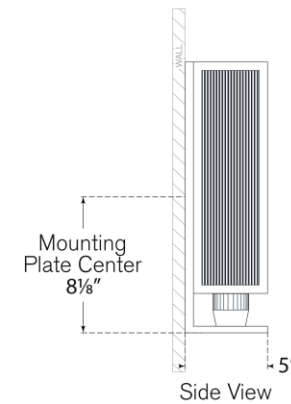

TEAR SHEET

York 16" Double Box Sconce

Item # BBL 2182BZ-CRB

Designer: Barbara Barry

Height: 16.25"

Width: 10"

Extension: 5"

Backplate: 10" x 16.25" Rectangle

Finishes: BZ, PN, SB

Glass Options: CRB

Socket: 2 - E26 Keyless

Wattage: 2 - 8 LED T9

Weight: 14 Pounds

Note: UL Only

Top View

Side View

Front View