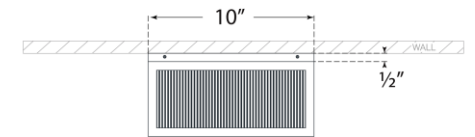

TEAR SHEET

York 16" Double Box Sconce

Item # BBL 2182BZ-CRB

Designer: Barbara Barry

Height: 16.25"

Width: 10"

Extension: 5"

Backplate: 10" x 16.25" Rectangle

Finishes: BZ, PN, SB

Glass Options: CRB

Socket: 2 - E26 Keyless

Wattage: 2 - 8 LED T9

Weight: 14 Pounds

Note: UL Only

Top View

Side View