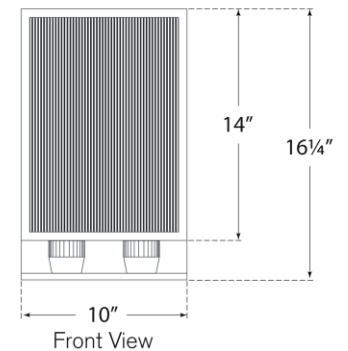

TEAR SHEET

York 16" Double Box Sconce

Item # BBL 2182BZ-CRB

Designer: Barbara Barry

Height: 16.25"

Width: 10"

Extension: 5"

Backplate: 10" x 16.25" Rectangle

Finishes: BZ, PN, SB

Glass Options: CRB

Socket: 2 - E26 Keyless

Wattage: 2 - 8 LED T9

Weight: 14 Pounds

Note: UL Only

Top View

Side View