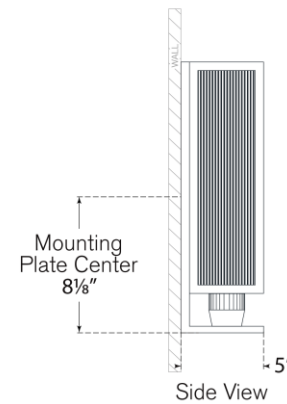

TEAR SHEET

York 16" Double Box Outdoor Sconce

Item # BBL 2187BZ-CRB

Designer: Barbara Barry

Height: 16.25"

Width: 10"

Extension: 5"

Backplate: 10" x 16.25" Rectangle

Finishes: BZ, SB

Glass Options: CRB

Socket: 2 - E26 Keyless

Wattage: 2 - 8 LED T9

Weight: 14 Pounds

Note: UL Only

Top View

Side View

Front View