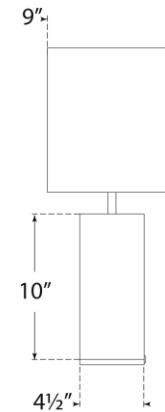

TEAR SHEET

Matero Medium Table Lamp

Item # IKF 3900ALB-L

Designer: Ian K. Fowler

Height: 22"

Width: 19.25"

Base: 4.5" x 9.75" Rectangle

Finishes: ALB

Shade Treatments: L

Shade Details: 19.25" x 19.25" x 10" Rectangle

Socket: E26 Dimmer

Wattage: 15 LED A19

Weight: 57 Pounds

Note: Alabaster is a Natural Stone | Variations in Color and Texture are Expected

Top View

Side View

Front View