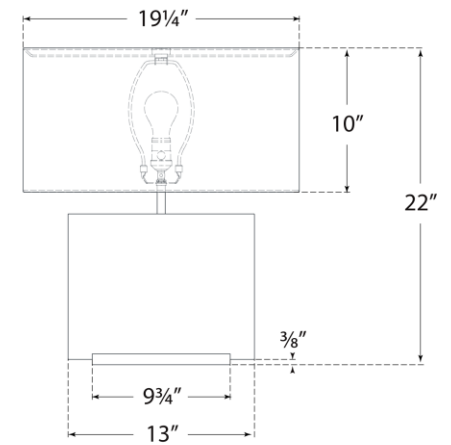

TEAR SHEET

Matero Medium Table Lamp

Item # IKF 3900ALB-L

Designer: Ian K. Fowler

Height: 22"

Width: 19.25"

Base: 4.5" x 9.75" Rectangle

Finishes: ALB

Shade Treatments: L

Shade Details: 19.25" x 19.25" x 10" Rectangle

Socket: E26 Dimmer

Wattage: 15 LED A19

Weight: 57 Pounds

Note: Alabaster is a Natural Stone | Variations in Color and Texture are Expected

Top View

Side View

Front View