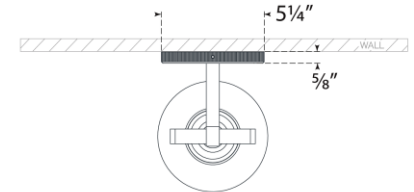

TEAR SHEET

Larkin Medium Conical Bracketed Sconce

Item # IKF 2450BZ-CG

Designer: Ian K. Fowler

Height: 17.75"

Width: 5.5"

Extension: 7"

Backplate: 5.25" Round

Finishes: BZ, HAB, PN

Glass Options: CG

Socket: Dedicated LED

Wattage: 10w (1200lm)

Weight: 6 Pounds

Note: UL Only

Top View

Side View