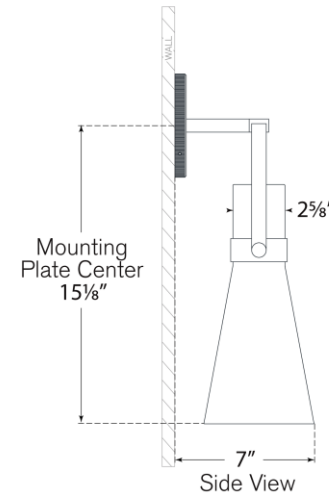

TEAR SHEET

Larkin Medium Conical Bracketed Sconce

Item # IKF 2450BZ-CG

Designer: Ian K. Fowler

Height: 17.75"

Width: 5.5"

Extension: 7"

Backplate: 5.25" Round

Finishes: BZ, HAB, PN

Glass Options: CG

Socket: Dedicated LED

Wattage: 10w (1200lm)

Weight: 6 Pounds

Note: UL Only

Top View

Side View

Front View