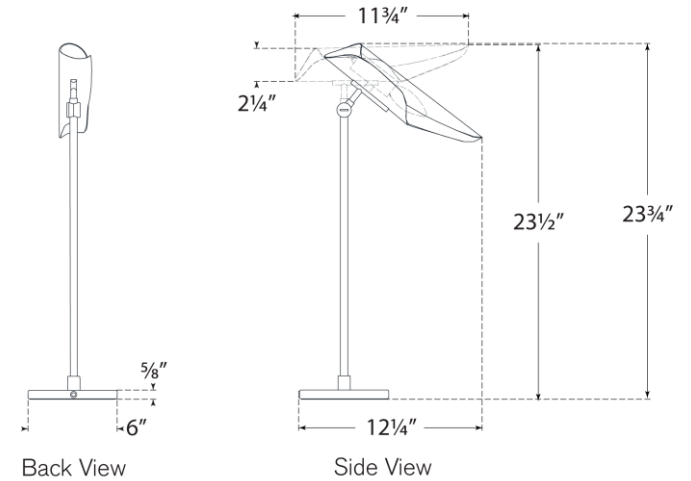

## Flore Desk Lamp

Item # CD 3020GM

Designer: Champalimaud

Height: 23.75"

Width: 6"

Extension: 11.75" - 12.25"

Base: 6" Round

Finishes: GM, PN, SB, SB/RB

Socket: E12 On/Off Toggle

Wattage: 6.5 LED B11

Weight: 7 Pounds

Top View