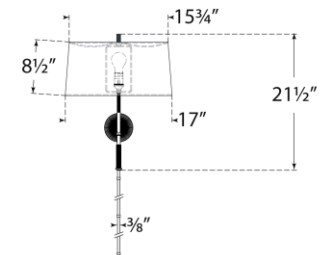

TEAR SHEET

Canto Grande Swinging Wall Light

Item # TOB 2350BZ/HAB-L

Designer: Thomas O'Brien

Height: 21.5"

Width: 17"

Extension: 17" - 34.5"

Backplate: 4.25" Round

Finishes: BZ/HAB, HAB, PN

Shade Treatments: L

Shade Details: 15.75" x 17" x 8.5"

Socket: E26 Dimmer

Wattage: 15 LED A19

Weight: 9 Pounds

Note: Cord Cover Included

Top View

Side View

Front View