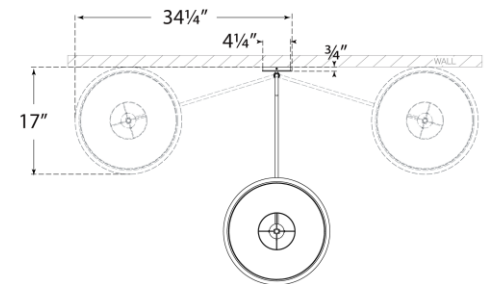

TEAR SHEET

Canto Grande Swinging Wall Light

Item # TOB 2350BZ/HAB-L

Designer: Thomas O'Brien

Height: 21.5"

Width: 17"

Extension: 17" - 34.5"

Backplate: 4.25" Round

Finishes: BZ/HAB, HAB, PN

Shade Treatments: L

Shade Details: 15.75" x 17" x 8.5"

Socket: E26 Dimmer

Wattage: 15 LED A19

Weight: 9 Pounds

Note: Cord Cover Included

Top View

Side View

Front View