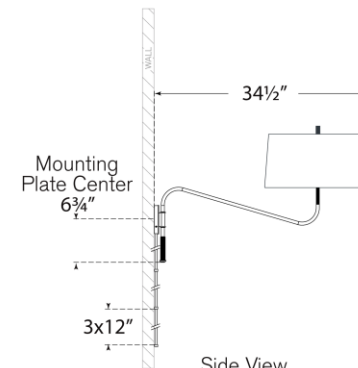

TEAR SHEET

Canto Grande Swinging Wall Light

Item # TOB 2350BZ/HAB-L

Designer: Thomas O'Brien

Height: 21.5"

Width: 17"

Extension: 17" - 34.5"

Backplate: 4.25" Round

Finishes: BZ/HAB, HAB, PN

Shade Treatments: L

Shade Details: 15.75" x 17" x 8.5"

Socket: E26 Dimmer

Wattage: 15 LED A19

Weight: 9 Pounds

Note: Cord Cover Included

Top View

Side View

Front View