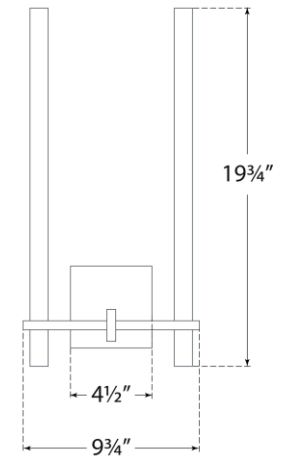

TEAR SHEET

Axis Medium Two Arm Sconce

Item # KW 2739AB

Designer: Kelly Wearstler

Height: 19.75"

Width: 9.75"

Extension: 4"

Backplate: 4.5" Square

Finishes: AB, BZ, PN

Lightsource: Dedicated LED

Wattage: 18w (2100lm)

Weight: 5 Pounds

Top View

Side View

Front View