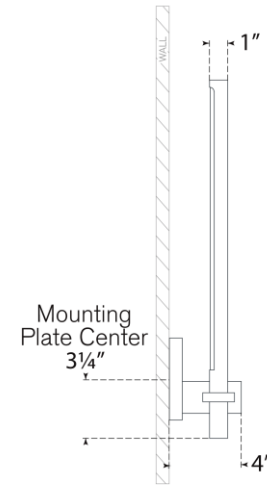

TEAR SHEET

Axis Medium Two Arm Sconce

Item # KW 2739AB

Designer: Kelly Wearstler

Height: 19.75"

Width: 9.75"

Extension: 4"

Backplate: 4.5" Square

Finishes: AB, BZ, PN

Lightsource: Dedicated LED

Wattage: 18w (2100lm)

Weight: 5 Pounds

Top View

Side View

Front View