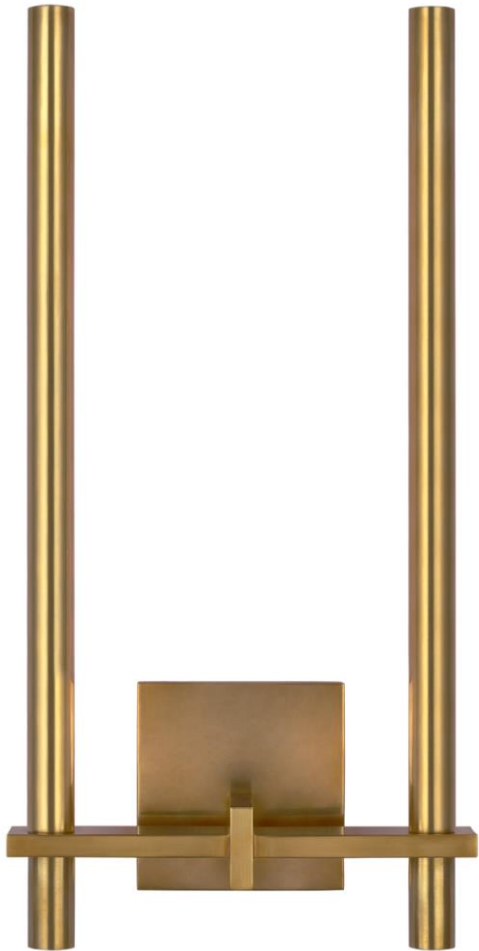

TEAR SHEET

Axis Medium Two Arm Sconce

Item # KW 2739AB

Designer: Kelly Wearstler

Height: 19.75"

Width: 9.75"

Extension: 4"

Backplate: 4.5" Square

Finishes: AB, BZ, PN

Lightsource: Dedicated LED

Wattage: 18w (2100lm)

Weight: 5 Pounds

Top View

Side View

Front View