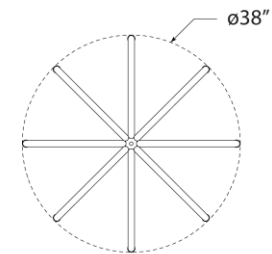

## Rousseau Medium Chandelier

Item # KW 5581AB-EC

Designer: Kelly Wearstler

O/A Height: 72.5"

Fixture Height: 32"

Min. Custom Height: 41.5"

Width: 38"

Canopy: 5" Round

Finishes: AB, BZ, PN

Glass Options: EC, SG

Socket: Dedicated LED

Wattage: 35w (2800lm)

Weight: 39 Pounds

Note: Custom Height Available

Bottom View

Front View