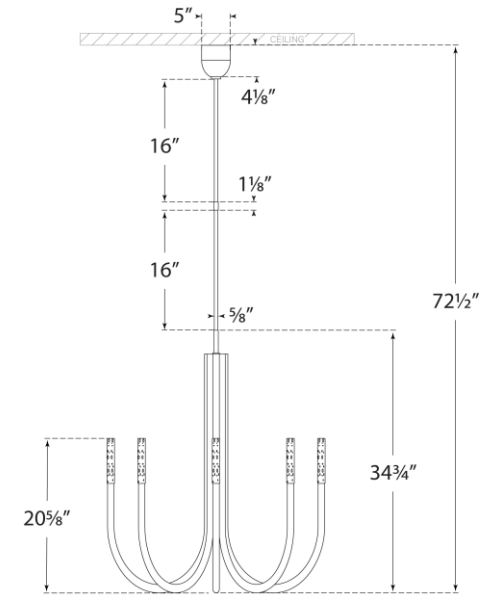

## Rousseau Medium Chandelier

Item # KW 5581AB-EC

Designer: Kelly Wearstler

O/A Height: 72.5"

Fixture Height: 32"

Min. Custom Height: 41.5"

Width: 38"

Canopy: 5" Round

Finishes: AB, BZ, PN

Glass Options: EC, SG

Socket: Dedicated LED

Wattage: 35w (2800lm)

Weight: 39 Pounds

Note: Custom Height Available

Bottom View

Front View