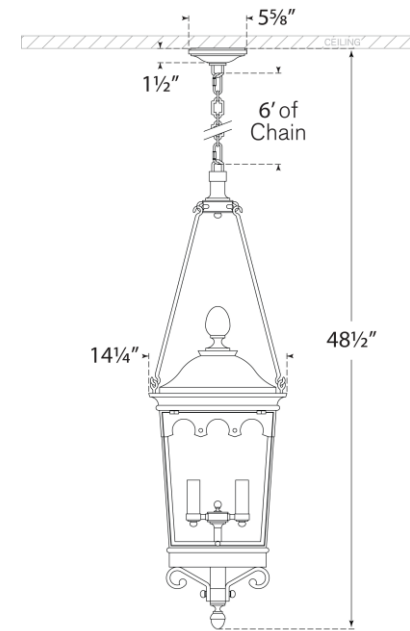

TEAR SHEET

Rosedale Grand Medium Hanging Lantern

Item # RC 5047FR-CG

Designer: Rudolph Colby

Height: 48.5"

Width: 14.25"

Canopy: 5.5" Round

Finishes: FR

Glass Options: CG

Socket: 2 - E26 Keyless

Wattage: 2 - 40 B11

Weight: 32 Pounds

Front View