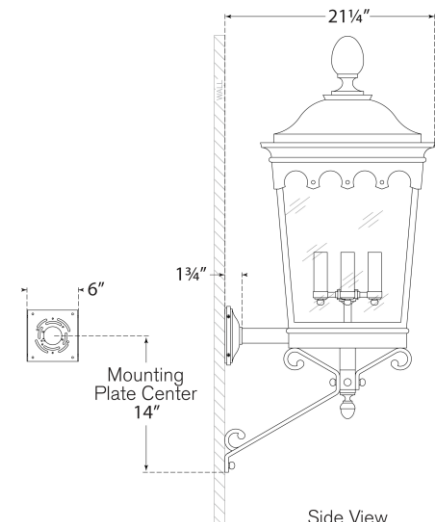

TEAR SHEET

Rosedale Grand Large Bracketed Wall Lantern

Item # RC 2049FR-CG

Designer: Rudolph Colby

Height: 44.5"

Width: 17.75"

Extension: 21.5"

Backplate: 6" Square

Finishes: FR

Glass Options: CG

Socket: 4 - E26 Keyless

Wattage: 4 - 40 B11

Weight: 6 Pounds

Bottom View

Side View