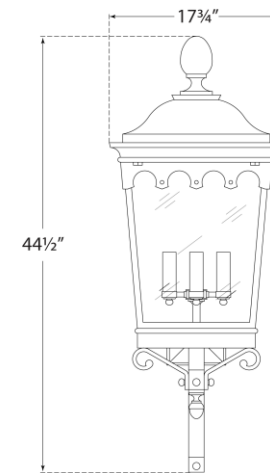

TEAR SHEET

Rosedale Grand Large Bracketed Wall Lantern

Item # RC 2049FR-CG

Designer: Rudolph Colby

Height: 44.5"

Width: 17.75"

Extension: 21.5"

Backplate: 6" Square

Finishes: FR

Glass Options: CG

Socket: 4 - E26 Keyless

Wattage: 4 - 40 B11

Weight: 6 Pounds

Bottom View

Side View