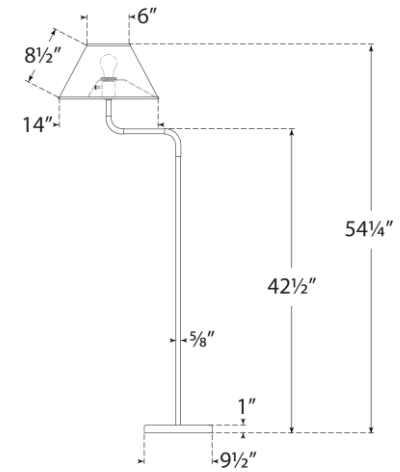

## Rigby Medium Bridge Arm Floor Lamp

Item # MF 1055PN/EB-L

Designer: Marie Flanigan

Height: 54.25"

Width: 14"

Extension: 21.5"

Base: 9.5" Round

Finishes: PN/EB, SB/NO

Shade Treatments: L

Shade Details: 6" x 14" x 8.5"

Socket: E26 Dimmer

Wattage: 15 LED A

Weight: 19 Pounds

Front View

Top View