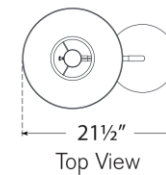

## Rigby Medium Bridge Arm Floor Lamp

Item # MF 1055PN/EB-L

Designer: Marie Flanigan

Height: 54.25"

Width: 14"

Extension: 21.5"

Base: 9.5" Round

Finishes: PN/EB, SB/NO

Shade Treatments: L

Shade Details: 6" x 14" x 8.5"

Socket: E26 Dimmer

Wattage: 15 LED A

Weight: 19 Pounds

Front View

Top View