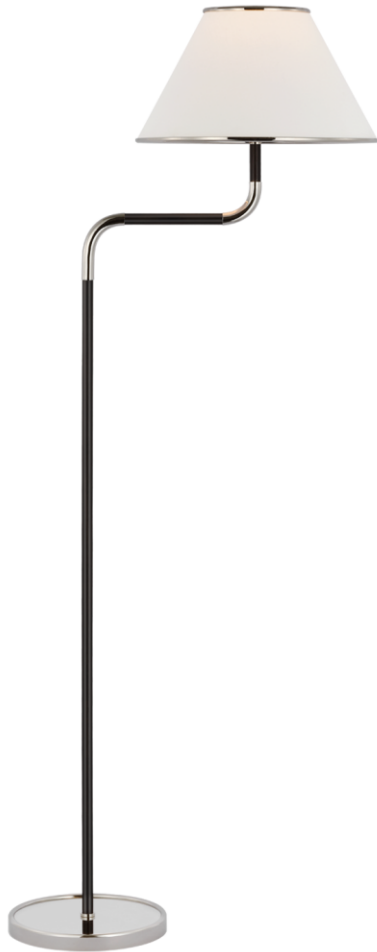

# TEAR SHEET

## Rigby Medium Bridge Arm Floor Lamp

Item # MF 1055PN/EB-L

Designer: Marie Flanigan

Height: 54.25"

Width: 14"

Extension: 21.5"

Base: 9.5" Round

Finishes: PN/EB, SB/NO

Shade Treatments: L

Shade Details: 6" x 14" x 8.5"

Socket: E26 Dimmer

Wattage: 15 LED A

Weight: 19 Pounds

Front View

Top View