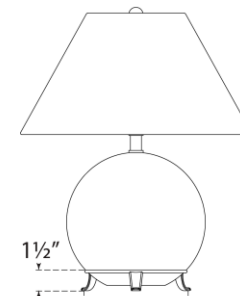

TEAR SHEET

Price Small Table Lamp

Item # MF 3902ALB-L

Designer: Marie Flanigan

Height: 19.25"

Width: 16"

Base: 7" Round

Finishes: ALB

Shade Treatments: L

Shade Details: 6.5" x 15.5" x 10"

Socket: E26 Dimmer

Wattage: 15 LED A19

Weight: 40 Pounds

Top View

Side View

Front View