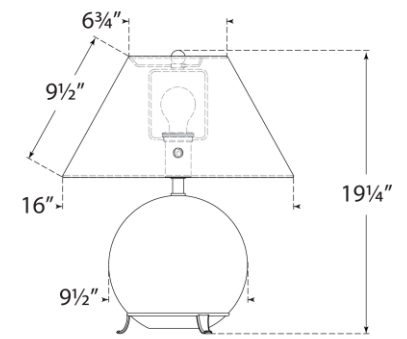

TEAR SHEET

Price Small Table Lamp

Item # MF 3902ALB-L

Designer: Marie Flanigan

Height: 19.25"

Width: 16"

Base: 7" Round

Finishes: ALB

Shade Treatments: L

Shade Details: 6.5" x 15.5" x 10"

Socket: E26 Dimmer

Wattage: 15 LED A19

Weight: 40 Pounds

Top View

Side View

Front View