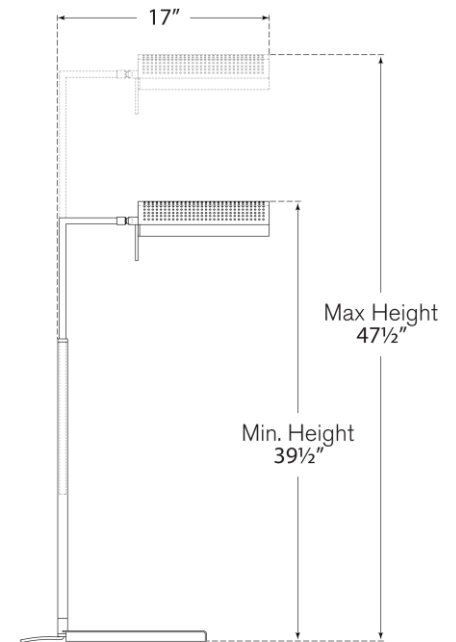

TEAR SHEET

Precision Pharmacy Floor Lamp

Item # KW 1062AB-WG

Designer: Kelly Wearstler

Height: 39.5" - 47.5"

Width: 6"

Extension: 17"

Base: 6" x 11" Rectangle

Finishes: AB, BZ, PN

Glass Options: WG

Socket: E17 Keyless w/ Dimmer on Cord

Wattage: 9 LED T6.5

Weight: 24 Pounds

Note: Bulb Included

Top View

Side View