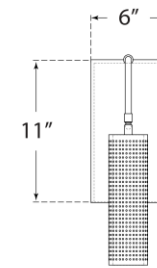

TEAR SHEET

Precision Pharmacy Floor Lamp

Item # KW 1062AB-WG

Designer: Kelly Wearstler

Height: 39.5" - 47.5"

Width: 6"

Extension: 17"

Base: 6" x 11" Rectangle

Finishes: AB, BZ, PN

Glass Options: WG

Socket: E17 Keyless w/ Dimmer on Cord

Wattage: 9 LED T6.5

Weight: 24 Pounds

Note: Bulb Included

Top View

Side View