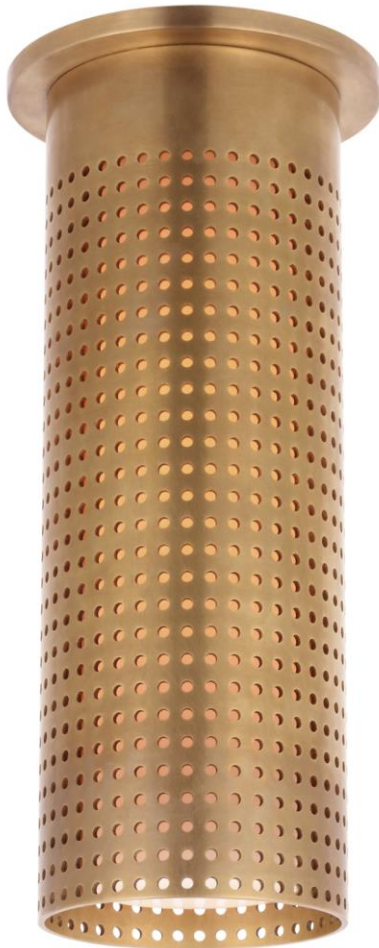

TEAR SHEET

Precision Tall Monopoint Flush Mount

Item # KW 4064AB-WG

Designer: Kelly Wearstler

Height: 10.25"

Width: 3.5"

Canopy: 4.5" Round

Finishes: AB, BZ, PN

Glass Options: WG

Socket: E26 Keyless

Wattage: 8 LED T10

Weight: 4 Pounds

Note: UL Only

Bottom View