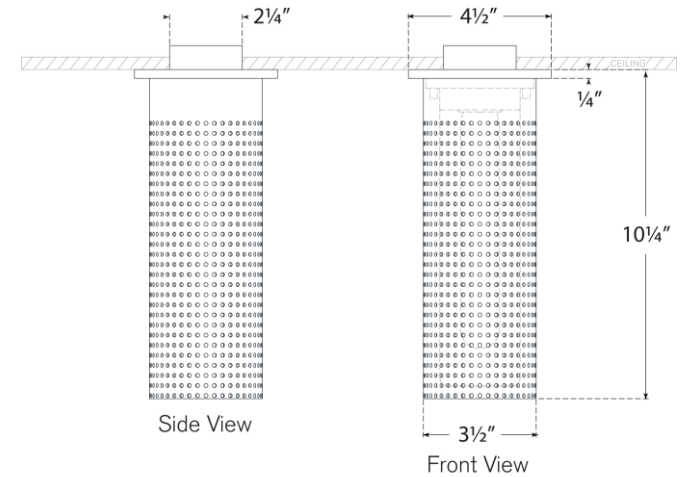

TEAR SHEET

Precision Tall Monopoint Flush Mount

Item # KW 4064AB-WG

Designer: Kelly Wearstler

Height: 10.25"

Width: 3.5"

Canopy: 4.5" Round

Finishes: AB, BZ, PN

Glass Options: WG

Socket: E26 Keyless

Wattage: 8 LED T10

Weight: 4 Pounds

Note: UL Only

Bottom View