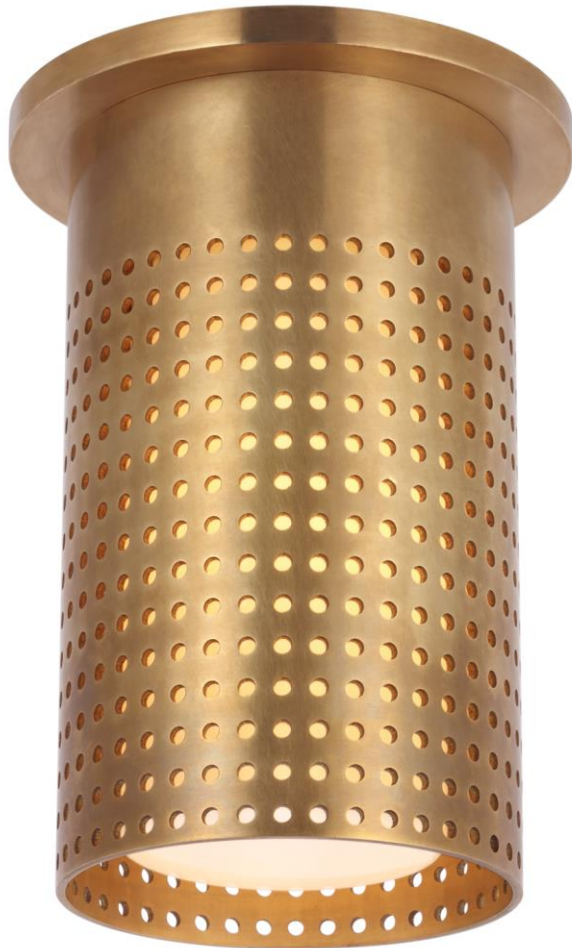

TEAR SHEET

Precision Short Monopoint Flush Mount

Item # KW 4053AB-WG

Designer: Kelly Wearstler

Height: 6.25"

Width: 3.5"

Canopy: 4.5" Round

Finishes: AB, BZ, PN

Glass Options: WG

Socket: E26 Keyless

Wattage: 8 LED T10

Weight: 3 Pounds

Note: UL Only