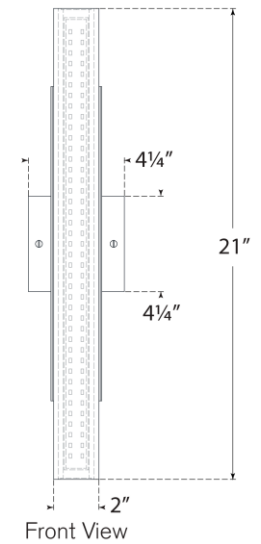

TEAR SHEET

Precision 21" Bath Light

Item # KW 2223PN-WG

Designer: Kelly Wearstler

Height: 21"

Width: 4.25"

Extension: 2.75"

Backplate: 4.25" Square

Finishes: AB, BZ, PN

Glass Options: WG

Socket: Dedicated LED

Wattage: 18w (1600lm)

Weight: 6 Pounds

Note: UL Only

Top View

Side View

Front View