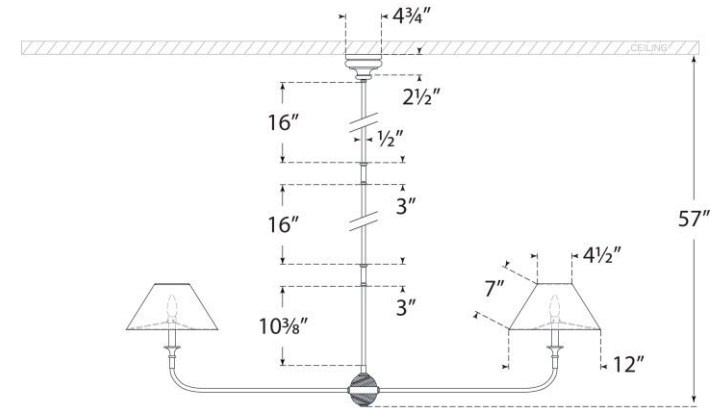

TEAR SHEET

Piaf Large Two Light Linear Pendant

Item # TOB 5455AI/EBO-L

Designer: Thomas O'Brien

- O/A Height: 57"
- Fixture Height: 18.5"
- Min. Custom Height: 23.75"
- Width: 62" x 12"
- Canopy: 4.75" Round
- Finishes: AI/EBO, PW, SG
- Shade Treatments: L
- Shade Details: 4.5" x 12" x 6"
- Socket: 2 - E12 Candelabra
- Wattage: 2 - 6.5 LED B11
- Weight: 9 Pounds

Side View

Bottom View