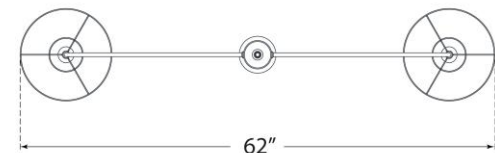

TEAR SHEET

Piaf Large Two Light Linear Pendant

Item # TOB 5455AI/EBO-L

Designer: Thomas O'Brien

- O/A Height: 57"
- Fixture Height: 18.5"
- Min. Custom Height: 23.75"
- Width: 62" x 12"
- Canopy: 4.75" Round
- Finishes: AI/EBO, PW, SG
- Shade Treatments: L
- Shade Details: 4.5" x 12" x 6"
- Socket: 2 - E12 Candelabra
- Wattage: 2 - 6.5 LED B11
- Weight: 9 Pounds

Side View

Bottom View