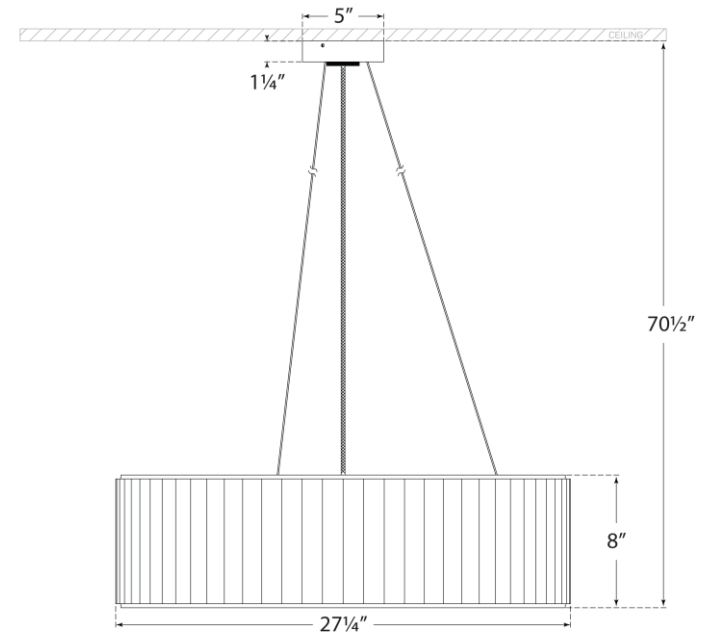

TEAR SHEET

Palati Large Hanging Shade

Item # S 5440BZ-L

Designer: Ian K. Fowler

Height: 7.75"

Width: 28"

Canopy: 5" Round

Finishes: BZ, HAB, PN

Shade Treatments: L

Socket: 4 - E26 Keyless

Wattage: 4 - 40 A19

Weight: 25 Pounds

Front View