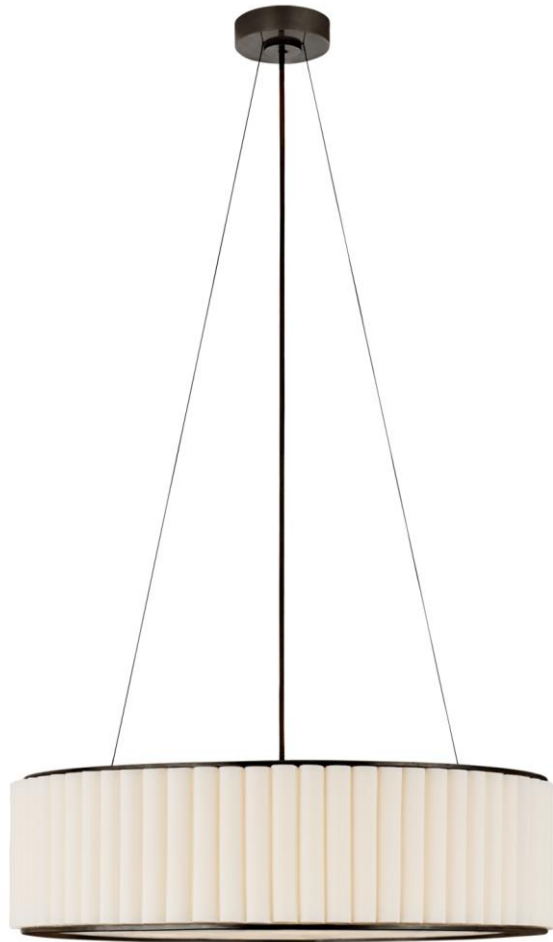

TEAR SHEET

Palati Large Hanging Shade

Item # S 5440BZ-L

Designer: Ian K. Fowler

Height: 7.75"

Width: 28"

Canopy: 5" Round

Finishes: BZ, HAB, PN

Shade Treatments: L

Socket: 4 - E26 Keyless

Wattage: 4 - 40 A19

Weight: 25 Pounds

Front View