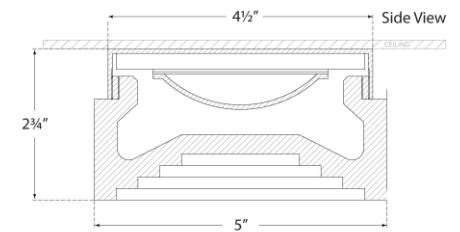

TEAR SHEET

Otto 5" Solitaire Flush Mount

Item # KW 4900PN-ALB

Designer: Kelly Wearstler

Height: 2.75"

Width: 5"

Canopy: 4.5" Round

Finishes: AB, BZ, PN

Trim Options: ALB

Socket: Dedicated LED

Wattage: 12w (1100lm)

Weight: 2 Pounds

Note: Alabaster is a Natural Stone | Variations in Color and Texture are Expected

Bottom View(1:2)