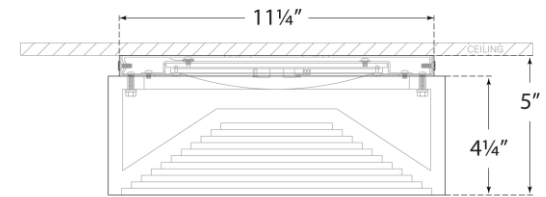

## Otto Medium Flush Mount

Item # KW 4902PN-ALB

Designer: Kelly Wearstler

Height: 5"

Width: 12"

Canopy: 11.25" Round

Finishes: AB, BZ, PN

Glass Options: ALB

Socket: Dedicated LED

Wattage: 30w (2400lm)

Weight: 17 Pounds

Note: Alabaster is a Natural Stone | Variations in Color and Texture are Expected

Side View

Bottom View