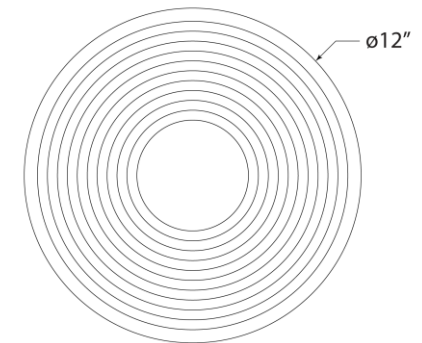

## Otto Medium Flush Mount

Item # KW 4902PN-ALB

Designer: Kelly Wearstler

Height: 5"

Width: 12"

Canopy: 11.25" Round

Finishes: AB, BZ, PN

Glass Options: ALB

Socket: Dedicated LED

Wattage: 30w (2400lm)

Weight: 17 Pounds

Note: Alabaster is a Natural Stone | Variations in Color and Texture are Expected

Side View

Bottom View