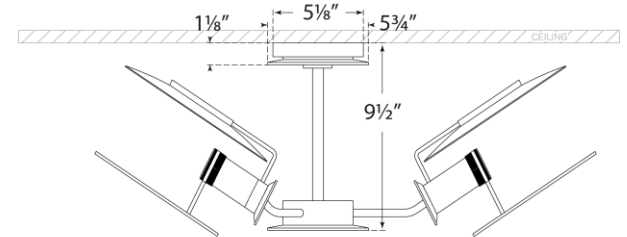

TEAR SHEET

Osiris Medium Reflector Semi-Flush Mount

Item # TOB 4290BZ/HAB-L

Designer: Thomas O'Brien

Height: 9.5"

Width: 31.5"

Canopy: 5" Round

Finishes: BZ/HAB, HAB, PN

Shade Treatments: L

Socket: 3 - E26 Keyless

Wattage: 3 - 40 A19

Weight: 13 Pounds

Front View

Bottom View