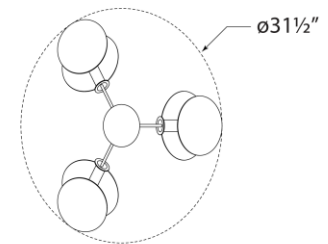

TEAR SHEET

Osiris Medium Reflector Semi-Flush Mount

Item # TOB 4290BZ/HAB-L

Designer: Thomas O'Brien

Height: 9.5"

Width: 31.5"

Canopy: 5" Round

Finishes: BZ/HAB, HAB, PN

Shade Treatments: L

Socket: 3 - E26 Keyless

Wattage: 3 - 40 A19

Weight: 13 Pounds

Front View

Bottom View