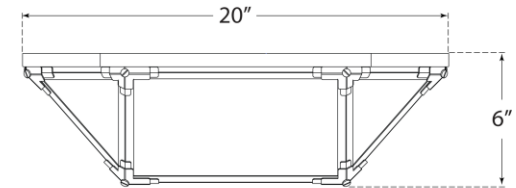

TEAR SHEET

Morris Large Flush Mount

Item # SK 4009PN-WG

Designer: Suzanne Kasler

Height: 6"

Width: 20"

Canopy: 20" Square

Finishes: AZ, GI, PN

Glass Options: FG, WG

Socket: 4 - E26 Keyless

Wattage: 4 - 9 LED A19

Weight: 16 Pounds

Bottom View