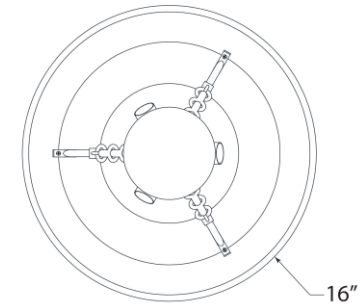

## Mollino 16" Semi Flush Mount

Item # ARN 4425BZ-PW

Designer: AERIN

Height: 13"

Width: 16"

Canopy: 5" Round

Finishes: BZ, HAB, PN

Shade Treatments: PW

Socket: 3 - E12 Candelabra

Wattage: 3 - 6.5 LED B11

Weight: 13 Pounds

Side View

Top View