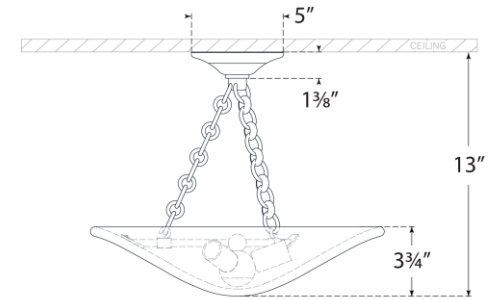

## Mollino 16" Semi Flush Mount

Item # ARN 4425BZ-PW

Designer: AERIN

Height: 13"

Width: 16"

Canopy: 5" Round

Finishes: BZ, HAB, PN

Shade Treatments: PW

Socket: 3 - E12 Candelabra

Wattage: 3 - 6.5 LED B11

Weight: 13 Pounds

Side View

Top View