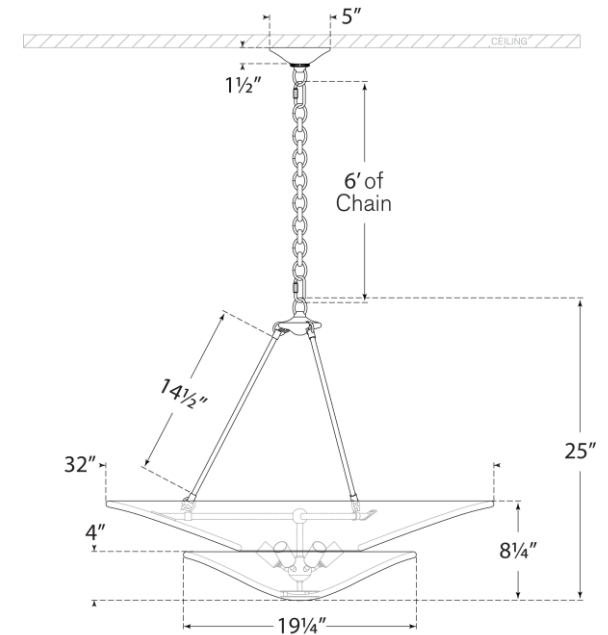

## Mollino Large Tiered Chandelier

Item # ARN 5427BZ-PW

Designer: AERIN

Height: 25"

Width: 32"

Canopy: 5" Round

Finishes: BZ, HAB, PN

Shade Treatments: PW

Socket: 6 - E12 Candelabra

Wattage: 6 - 40 B11

Weight: 55 Pounds

Front View