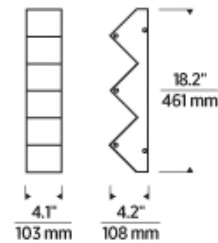

## SPECIFICATIONS

PRIMARY MATERIAL	Steel Or Brass
SHADE MATERIAL	White Linen
NET WEIGHT	4.5 lbs
HEIGHT	18.2in
WIDTH	4.2in
LENGTH	4.1in
MIN. EXTENSION FROM WALL	4.2in
UP LIGHT / DOWN LIGHT / BOTH?	
WET LISTED	
DAMP LISTED	
DRY LISTED	
UP / DOWN	
HORIZONTAL / VERTICAL	
WALL / CEILING MOUNT	
GENERAL LISTING	ETL Listed
ADA COMPLIANT	
INCLUDES	