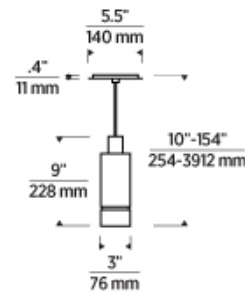

To view all available finish options, please visit techlighting.com

ORDERING INFORMATION

700TDSOT	LENGTH (A)	FINISH	LAMP
	9 9"	NB NATURAL BRASS B NIGHTSHADE BLACK PSS POLISHED STAINLESS STEEL	-LED927 INTEGRATED LED 90 CRI 2700K 120V-277V UNV

700TDSOT _____

JOB NAME _____

NOTES _____

SOTTILE SMALL PENDANT

VISUAL COMFORT & Co.

SPECIFICATIONS

PRIMARY MATERIAL	Aluminum, Stainless Steel or Brass
SHADE MATERIAL	Aluminum, Stainless Steel or Brass
NET WEIGHT	3 lbs
HEIGHT	9in
WIDTH	3in
LENGTH	3in
UP LIGHT / DOWN LIGHT / BOTH?	
WET LISTED	
DAMP LISTED	
DRY LISTED	
MIN. HANGING HEIGHT	15.8in
MAX HANGING HEIGHT	153.8in
TOTAL CORD LENGTH	144in
TOTAL STEM LENGTH	
STEM QTY	
SLOPED CEILING ADAPTABLE?	Yes 45° Max
GENERAL LISTING	ETL Listed
INCLUDES	

LAMPING SPECIFICATIONS

	LED LAMP	INTEGRATED LED	NON LED	NO LAMP
DELIVERED LUMENS		921		
WATTS		10.9		
MAX WATTAGE PER BULB		10.9W		
		Universal 120V-277V 0-10, ELV, TRIAC		
CCT		2700K		
CRI		90 CRI		
LED LIFETIME		>50000		
L70				
AVERAGE BULB HOURS				
FIELD SERVICEABLE LED				
LAMP BASE		Integrated LED		
LAMP SHAPE		Integrated LED		
LAMP INCLUDED?		True		
WARRANTY**		5 Years		