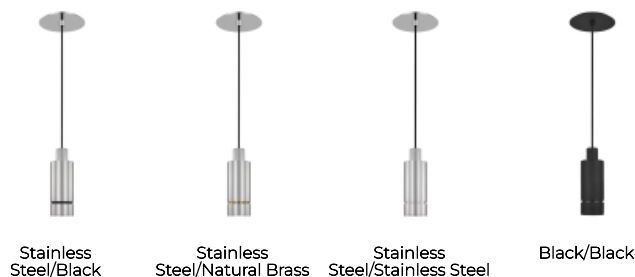

SOTTILE SMALL PENDANT

VISUAL COMFORT & Co.

PRODUCT FEATURES

- Combine multiple pendants to create a custom, clustered aesthetic
- Universal 120V to 277V
- Ships with three ring details (Natural Brass, Nightshade Black and Polished Nickel) to either match the rest of the pendant or add striking, yet subtle contrast
- Fully dimmable integrated LED lamp
- This item is made of natural brass. It is a living finish that will patina and warm with age which adds richness. If it gets an uneven patina or spots, a brass cleaner can restore the finish
- The LED Driver is housed within the junction box. (L. 3.03" | W. 1.5" | H. 1.12)

LAMPING

Includes 10.9 watts, 921 delivered lumens, 2700K LED module. Dimmable with most LED compatible ELV, TRIAC and 0-10V dimmers. Ships with 12 feet of field-cuttable black cloth cord. 120V-277V.

Stainless Steel/Stainless Steel

To view all available finish options, please visit techlighting.com

ORDERING INFORMATION

700TDSOT	LENGTH (A)	FINISH	LAMP
	9 9"	NB NATURAL BRASS B NIGHTSHADE BLACK PSS POLISHED STAINLESS STEEL	-LED927 INTEGRATED LED 90 CRI 2700K 120V-277V UNV

700TDSOT _____

JOB NAME _____

NOTES _____

SOTTILE SMALL PENDANT

VISUAL COMFORT & Co.

SPECIFICATIONS

PRIMARY MATERIAL	Aluminum, Stainless Steel or Brass
SHADE MATERIAL	Aluminum, Stainless Steel or Brass
NET WEIGHT	3 lbs
HEIGHT	9in
WIDTH	3in
LENGTH	3in
UP LIGHT / DOWN LIGHT / BOTH?	
WET LISTED	
DAMP LISTED	
DRY LISTED	
MIN. HANGING HEIGHT	15.8in
MAX HANGING HEIGHT	153.8in
TOTAL CORD LENGTH	144in
TOTAL STEM LENGTH	
STEM QTY	
SLOPED CEILING ADAPTABLE?	Yes 45° Max
GENERAL LISTING	ETL Listed
INCLUDES	