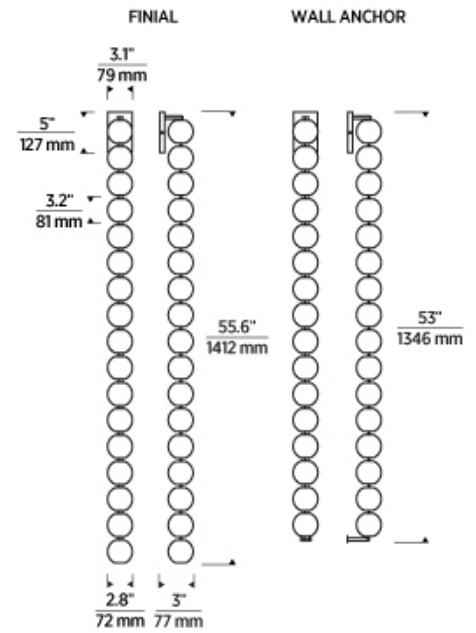

LAMPING

Includes 17.2 watt, 854 total delivered lumens, 90 CRI 2700K or 3000K LED modules. Dimmable with most LED compatible ELV, TRIAC and 0-10V dimmers. 120V-277V.

Natural Brass

Natural Brass

Polished Nickel

SPECIFICATIONS

PRIMARY MATERIAL	Glass
SHADE MATERIAL	Glass
NET WEIGHT	11 lbs
HEIGHT	53in
WIDTH	3in
LENGTH	3.1in
MIN. EXTENSION FROM WALL	3in
UP LIGHT / DOWN LIGHT / BOTH?	
WET LISTED	
DAMP LISTED	
DRY LISTED	
UP / DOWN	
HORIZONTAL / VERTICAL	
WALL / CEILING MOUNT	
GENERAL LISTING	ETL Listed
ADA COMPLIANT	
INCLUDES	