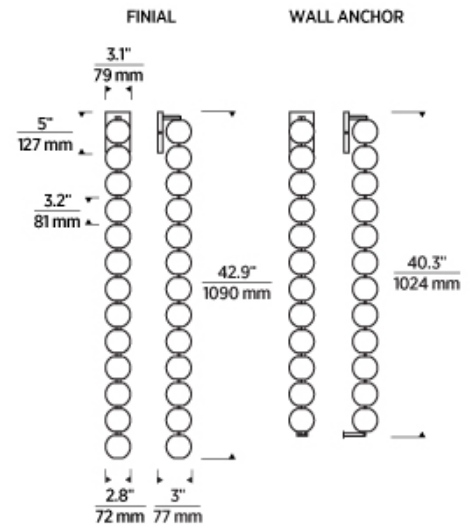

SPECIFICATIONS

PRIMARY MATERIAL	Glass
SHADE MATERIAL	Glass
NET WEIGHT	9 lbs
HEIGHT	40.3in
WIDTH	3in
LENGTH	3.1in
MIN. EXTENSION FROM WALL	3in
UP LIGHT / DOWN LIGHT / BOTH?	
WET LISTED	
DAMP LISTED	
DRY LISTED	
UP / DOWN	
HORIZONTAL / VERTICAL	
WALL / CEILING MOUNT	
GENERAL LISTING	ETL Listed
ADA COMPLIANT	
INCLUDES	