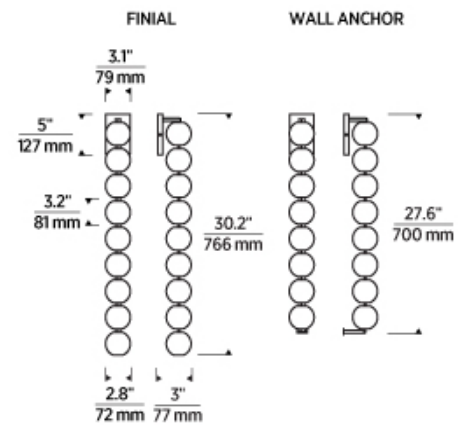

## ORDERING INFORMATION

SLWS228	COLOR TEMP	FINISH
	27 2700K	BZ DARK BRONZE
	30 3000K	NB NATURAL BRASS
		N POLISHED NICKEL

SLWS228 \_\_\_\_\_

JOB NAME \_\_\_\_\_

NOTES \_\_\_\_\_

## SPECIFICATIONS

PRIMARY MATERIAL	Glass
SHADE MATERIAL	Glass
NET WEIGHT	6.5 lbs
HEIGHT	27.6in
WIDTH	3in
LENGTH	3.1in
MIN. EXTENSION FROM WALL	3in
UP LIGHT / DOWN LIGHT / BOTH?	
WET LISTED	
DAMP LISTED	
DRY LISTED	
UP / DOWN	
HORIZONTAL / VERTICAL	
WALL / CEILING MOUNT	
GENERAL LISTING	ETL Listed
ADA COMPLIANT	
INCLUDES	