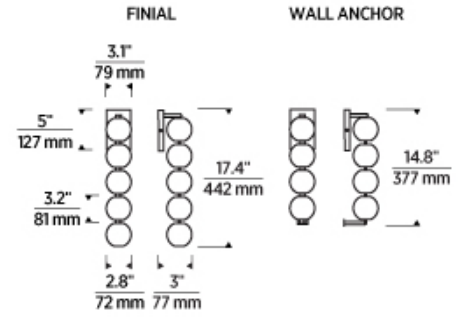

PRIMARY MATERIAL	Glass
SHADE MATERIAL	Glass
NET WEIGHT	5 lbs
HEIGHT	14.8in
WIDTH	3in
LENGTH	3.1in
MIN. EXTENSION FROM WALL	3in
UP LIGHT / DOWN LIGHT / BOTH?	
WET LISTED	
DAMP LISTED	
DRY LISTED	
UP / DOWN	
HORIZONTAL / VERTICAL	
WALL / CEILING MOUNT	
GENERAL LISTING	ETL Listed
ADA COMPLIANT	
INCLUDES	