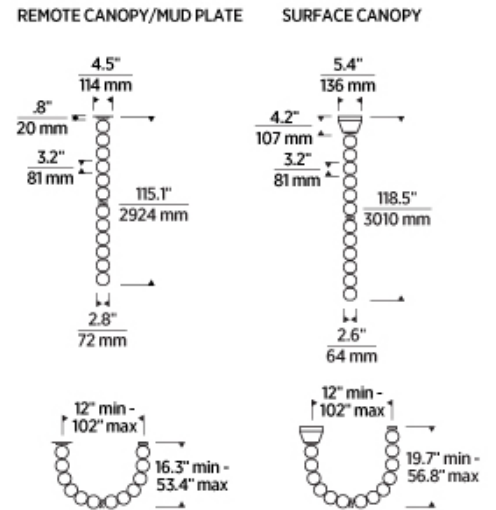

Natural Brass

Natural Brass

Polished Nickel

Dark Bronze

LAMPING

Includes 50.4 watt, 1817 total delivered lumens, 90 CRI 2700K or 3000K LED modules. Remote dimmable with most LED compatible ELV and TRIAC dimmers. 277V dimmable with 0-10V dimmers. Surface dimmable with ELV and TRIAC dimmers. Remote 120V or 277V. Surface 120V-277V. Can be installed on a sloped ceiling up to 45°.

ORDERING INFORMATION

SLCH223	COLOR TEMP	FINISH	LAMP
	27 2700K	BZ DARK BRONZE	R REMOTE
	30 3000K	NB NATURAL BRASS	R-277 REMOTE 277V
		N POLISHED NICKEL	S SURFACE

SLCH223 _____

JOB NAME _____

NOTES _____

PERLE 108 CHANDELIER

VISUAL COMFORT & Co.

SPECIFICATIONS

PRIMARY MATERIAL	Glass
SHADE MATERIAL	Glass
NET WEIGHT	24 lbs
HEIGHT	115.1in
WIDTH	2.8in
LENGTH	2.8in
UP LIGHT / DOWN LIGHT / BOTH?	
WET LISTED	
DAMP LISTED	
DRY LISTED	
MIN. HANGING HEIGHT	115.1in
MAX HANGING HEIGHT	118.1in
TOTAL CORD LENGTH	
TOTAL STEM LENGTH	
STEM QTY	
SLOPED CEILING ADAPTABLE?	Yes 45° Max
GENERAL LISTING	ETL Listed
INCLUDES	