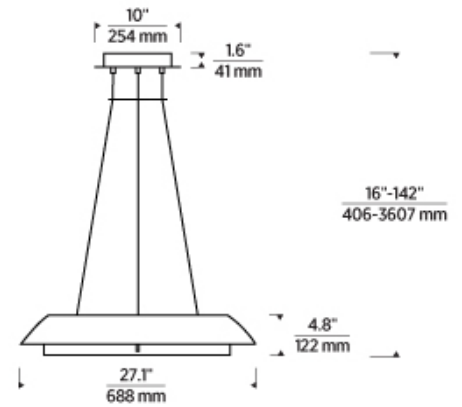

PRODUCT FEATURES

LAMPING

Includes 40 watts, 1446 total delivered lumens, 2700K, 90 CRI LED modules. Dimmable with most LED compatible ELV, TRIAC and 0-10V dimmers. Ships with 12 feet of field cuttable cable. 120V-277V. Compatible with sloped ceilings up to 45°.

SPECIFICATIONS

PRIMARY MATERIAL	Brass
SHADE MATERIAL	Sea Grass
NET WEIGHT	20 lbs
HEIGHT	4.8in
WIDTH	27.1in
LENGTH	27.1in
UP LIGHT / DOWN LIGHT / BOTH?	
WET LISTED	
DAMP LISTED	
DRY LISTED	
MIN. HANGING HEIGHT	16in
MAX HANGING HEIGHT	142in
TOTAL CORD LENGTH	144in
TOTAL STEM LENGTH	
STEM QTY	
SLOPED CEILING ADAPTABLE?	Yes 45° Max
GENERAL LISTING	ETL Listed
INCLUDES	