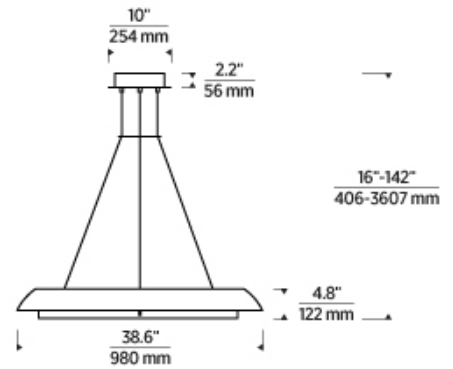

PRODUCT FEATURES

LAMPING

Includes 75 watts, 1980 total delivered lumens, 2700K, 90 CRI LED modules. Dimmable with most LED compatible ELV, TRIAC and 0-10V dimmers. Ships with 12 feet of field cuttable cable. 120V-277V. Compatible with sloped ceilings up to 45°.

SPECIFICATIONS

PRIMARY MATERIAL	Brass
SHADE MATERIAL	Sea Grass
NET WEIGHT	25 lbs
HEIGHT	4.8in
WIDTH	38.6in
LENGTH	38.6in
UP LIGHT / DOWN LIGHT / BOTH?	
WET LISTED	
DAMP LISTED	
DRY LISTED	
MIN. HANGING HEIGHT	16in
MAX HANGING HEIGHT	142in
TOTAL CORD LENGTH	144in
TOTAL STEM LENGTH	
STEM QTY	
SLOPED CEILING ADAPTABLE?	Yes 45° Max
GENERAL LISTING	ETL Listed
INCLUDES	

LAMPING SPECIFICATIONS

	LED LAMP	INTEGRATED LED	NON LED	NO LAMP
DELIVERED LUMENS		1980		
WATTS		75		
MAX WATTAGE PER BULB		75W		
		Universal 120V-277V 0-10, ELV, TRIAC		
CCT		2700K		
CRI		90 CRI		
LED LIFETIME		>50000		
L70				
AVERAGE BULB HOURS				
FIELD SERVICEABLE LED				
LAMP BASE		Integrated LED		
LAMP SHAPE		Integrated LED		
LAMP INCLUDED?		True		
WARRANTY**		5 Years		