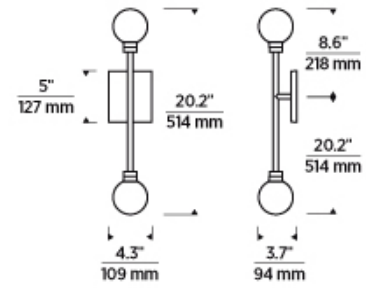

700WSMRA \_\_\_\_\_

JOB NAME \_\_\_\_\_

NOTES \_\_\_\_\_

SPECIFICATIONS

PRIMARY MATERIAL	Steel
SHADE MATERIAL	Glass
NET WEIGHT	2 lbs
HEIGHT	20.2in
WIDTH	3.7in
LENGTH	4.3in
MIN. EXTENSION FROM WALL	3.7in
UP LIGHT / DOWN LIGHT / BOTH?	
WET LISTED	
DAMP LISTED	
DRY LISTED	
UP / DOWN	
HORIZONTAL / VERTICAL	
WALL / CEILING MOUNT	
GENERAL LISTING	ETL Listed
ADA COMPLIANT	
INCLUDES	