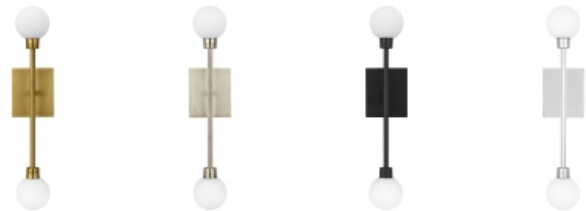

White/Aged Brass

White/Aged Brass   White/Satin Nickel   White/Matte Black   Polished Nickel

To view all available finish options, please visit techlighting.com

ORDERING INFORMATION

700WSMRA	FINISH	LAMP
	R AGED BRASS	-LED927 INTEGRATED LED 90 CRI 2700K 120V (T24)
	B MATTE BLACK	-LED927-277 INTEGRATED LED 90 CRI 2700K 277V (T24)
	N POLISHED NICKEL	
	S SATIN NICKEL	

700WSMRA _____

JOB NAME _____

NOTES _____