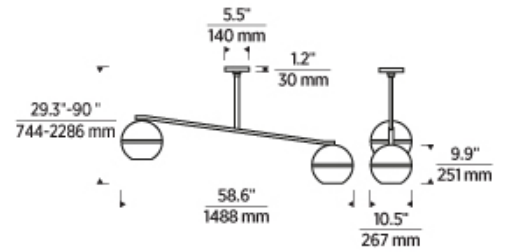

## SPECIFICATIONS

PRIMARY MATERIAL	Steel Or Brass
SHADE MATERIAL	Glass
NET WEIGHT	15 lbs
HEIGHT	27.6in
WIDTH	10.5in
LENGTH	58.6in
UP LIGHT / DOWN LIGHT / BOTH?	
WET LISTED	
DAMP LISTED	
DRY LISTED	
MIN. HANGING HEIGHT	29.3in
MAX HANGING HEIGHT	90in
TOTAL CORD LENGTH	
TOTAL STEM LENGTH	Up to 60in
STEM QTY	6
SLOPED CEILING ADAPTABLE?	Yes 22.5° Max
GENERAL LISTING	ETL Listed
INCLUDES	