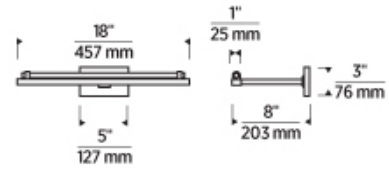

## SPECIFICATIONS

PRIMARY MATERIAL	Aluminum or Brass
SHADE MATERIAL	Acrylic
NET WEIGHT	3.5 lbs
HEIGHT	3in
WIDTH	8in
LENGTH	18in
MIN. EXTENSION FROM WALL	8in
UP LIGHT / DOWN LIGHT / BOTH?	
WET LISTED	
DAMP LISTED	
DRY LISTED	
UP / DOWN	
HORIZONTAL / VERTICAL	
WALL / CEILING MOUNT	
GENERAL LISTING	ETL Listed
ADA COMPLIANT	
INCLUDES	