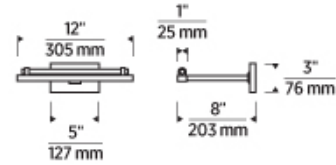

SLPCT14 _____

JOB NAME _____

NOTES _____

KAL 12 PICTURE LIGHT

VISUAL COMFORT & Co.

SPECIFICATIONS

PRIMARY MATERIAL	Aluminum or Brass
SHADE MATERIAL	Acrylic
NET WEIGHT	2.5 lbs
HEIGHT	3in
WIDTH	8.2in
LENGTH	12in
MIN. EXTENSION FROM WALL	8.2in
UP LIGHT / DOWN LIGHT / BOTH?	
WET LISTED	
DAMP LISTED	
DRY LISTED	
UP / DOWN	
HORIZONTAL / VERTICAL	
WALL / CEILING MOUNT	
GENERAL LISTING	ETL Listed
ADA COMPLIANT	
INCLUDES	