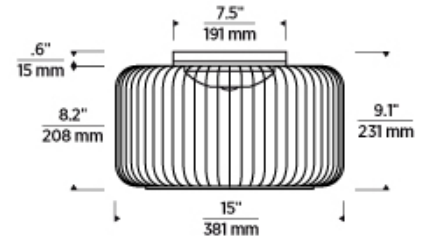

## ORDERING INFORMATION

700FMKAI	LENGTH (A)	FINISH	LAMP
	1515"	W MATTE WHITE B NIGHTSHADE BLACK BR PLATED BRASS	-LED930 INTEGRATED LED 90 CRI 3000K 120V

700FMKAI

JOB NAME

NOTES

© 2019 Tech Lighting, L.L.C. All rights reserved. The "Tech Lighting" graphic is a registered trademark of Tech Lighting, L.L.C. Tech Lighting reserves the right to change specifications for product improvements without notification.

## SPECIFICATIONS

PRIMARY MATERIAL	Aluminum
SHADE MATERIAL	Aluminum
NET WEIGHT	7 lbs
HEIGHT	9.1in
WIDTH	15in
LENGTH	15in
UP LIGHT / DOWN LIGHT / BOTH?	
WET LISTED	
DAMP LISTED	
DRY LISTED	
WALL / CEILING MOUNT	
GENERAL LISTING	ETL Listed
INCLUDES	