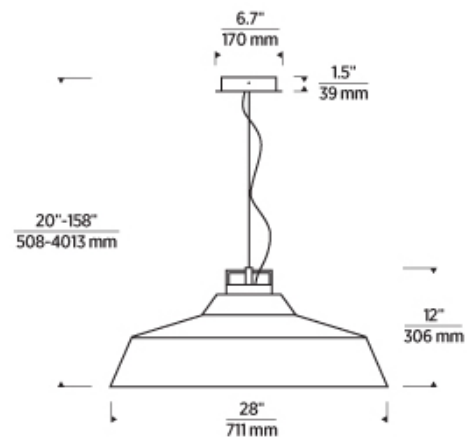

JOB NAME _____

NOTES _____

FORGE GRANDE SHORT PENDANT

VISUAL COMFORT & Co.

SPECIFICATIONS

PRIMARY MATERIAL	Brass
SHADE MATERIAL	Aluminum
NET WEIGHT	16 lbs
HEIGHT	12in
WIDTH	28in
LENGTH	28in
UP LIGHT / DOWN LIGHT / BOTH?	
WET LISTED	
DAMP LISTED	
DRY LISTED	
MIN. HANGING HEIGHT	20in
MAX HANGING HEIGHT	158in
TOTAL CORD LENGTH	144in
TOTAL STEM LENGTH	
STEM QTY	
SLOPED CEILING ADAPTABLE?	Yes 45° Max
GENERAL LISTING	ETL Listed
INCLUDES	

LAMPING SPECIFICATIONS

	LED LAMP	INTEGRATED LED	NON LED	NO LAMP
DELIVERED LUMENS		760		
WATTS		19		
MAX WATTAGE PER BULB		19W		
		Universal 120V-277V 0-10, ELV, TRIAC		
CCT		2700K		
CRI		90 CRI		
LED LIFETIME				
L70		>50000		
AVERAGE BULB HOURS				
FIELD SERVICEABLE LED				
LAMP BASE		Integrated LED		
LAMP SHAPE		Integrated LED		
LAMP INCLUDED?		True		
WARRANTY**		5 Years		