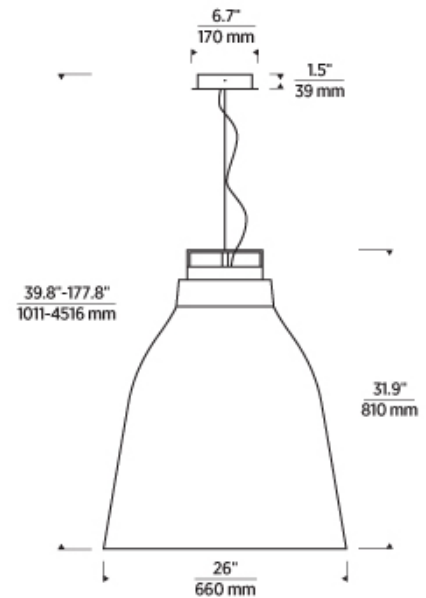

LAMPING

Includes 19 watts, 585 total delivered lumens, 2700K LED modules. Dimmable with most LED compatible ELV, TRIAC and 0-10V dimmers. Ships with 12 feet of field-cuttable black cloth cord. 120V-277V.

JOB NAME _____

NOTES _____

FORGE X-LARGE TALL PENDANT

VISUAL COMFORT & Co.

SPECIFICATIONS

PRIMARY MATERIAL	Brass
SHADE MATERIAL	Aluminum
NET WEIGHT	24 lbs
HEIGHT	31.9in
WIDTH	26in
LENGTH	26in
UP LIGHT / DOWN LIGHT / BOTH?	
WET LISTED	
DAMP LISTED	
DRY LISTED	
MIN. HANGING HEIGHT	39.8in
MAX HANGING HEIGHT	177.8in
TOTAL CORD LENGTH	144in
TOTAL STEM LENGTH	
STEM QTY	
SLOPED CEILING ADAPTABLE?	Yes 45° Max
GENERAL LISTING	ETL Listed
INCLUDES	

LAMPING SPECIFICATIONS

	LED LAMP	INTEGRATED LED	NON LED	NO LAMP
DELIVERED LUMENS		585		
WATTS		19		
MAX WATTAGE PER BULB		19W		
		Universal 120V-277V 0-10, ELV, TRIAC		
CCT		2700K		
CRI		90 CRI		
LED LIFETIME		>50000		
L70				
AVERAGE BULB HOURS				
FIELD SERVICEABLE LED				
LAMP BASE		Integrated LED		
LAMP SHAPE		Integrated LED		
LAMP INCLUDED?		True		
WARRANTY**		5 Years		